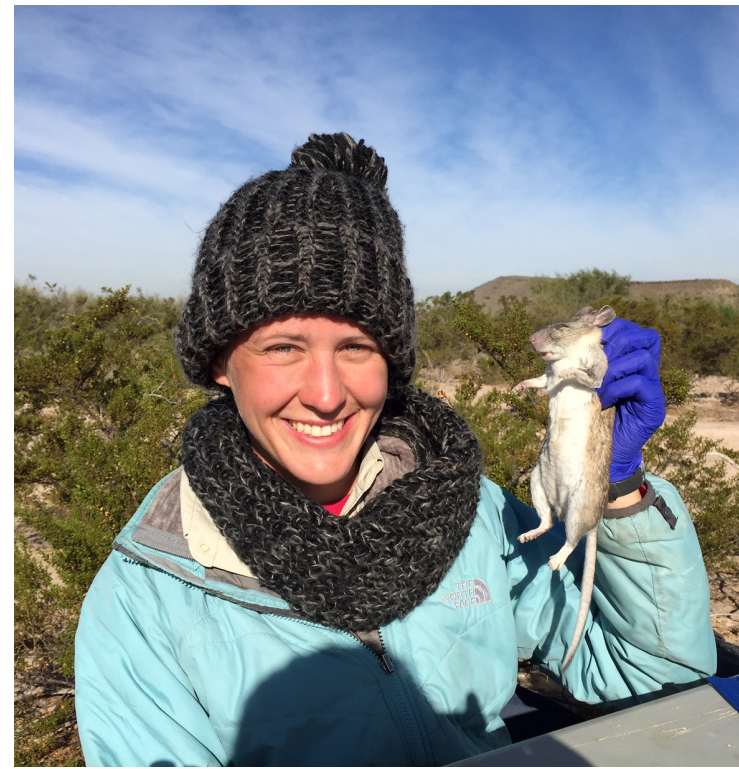

# Latitudinal Diversity Gradients: Hosts and Climate Shape Parasite Diversity Patterns

Dissertation Defense  
Whitney Preisser

Committee Chair:  
Dr. Jessica Light

Tuesday, May 21, 2019

9 am

WFES 411