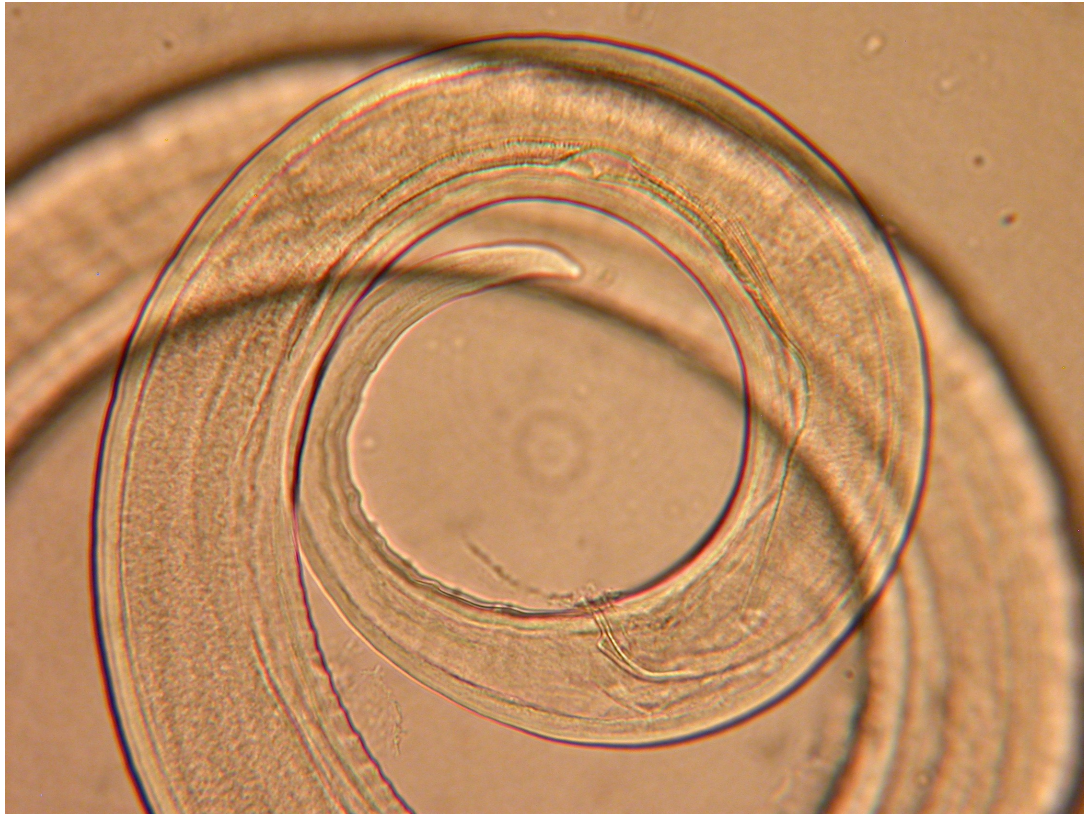

# Latitudinal Diversity Gradients: Hosts and Climate Shape Parasite Diversity Patterns

Dissertation Defense  
Whitney Preisser

Committee Chair:  
Dr. Jessica Light

Tuesday, May 21, 2019

9 am

WFES 411